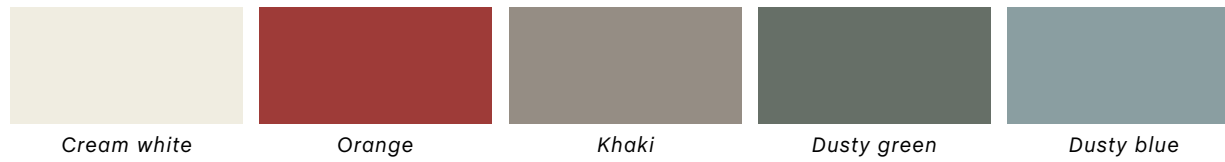

> HAY COLOUR SELECTION 02 <

Cream white

Hunter

Dusty green

Warm red

HAY

> HAY COLOUR SELECTION 03 <

Pastel green

Soft black

Khaki

Cream white

HAY

> HAY COLOUR SELECTION 04 <

Green

Cream white

Dusty green

Black

HAY

>COLOUR SHELL <

HAY

>COLOUR BASE <

Oak matt lacquer

Oak clear lacquer

Oak soaped